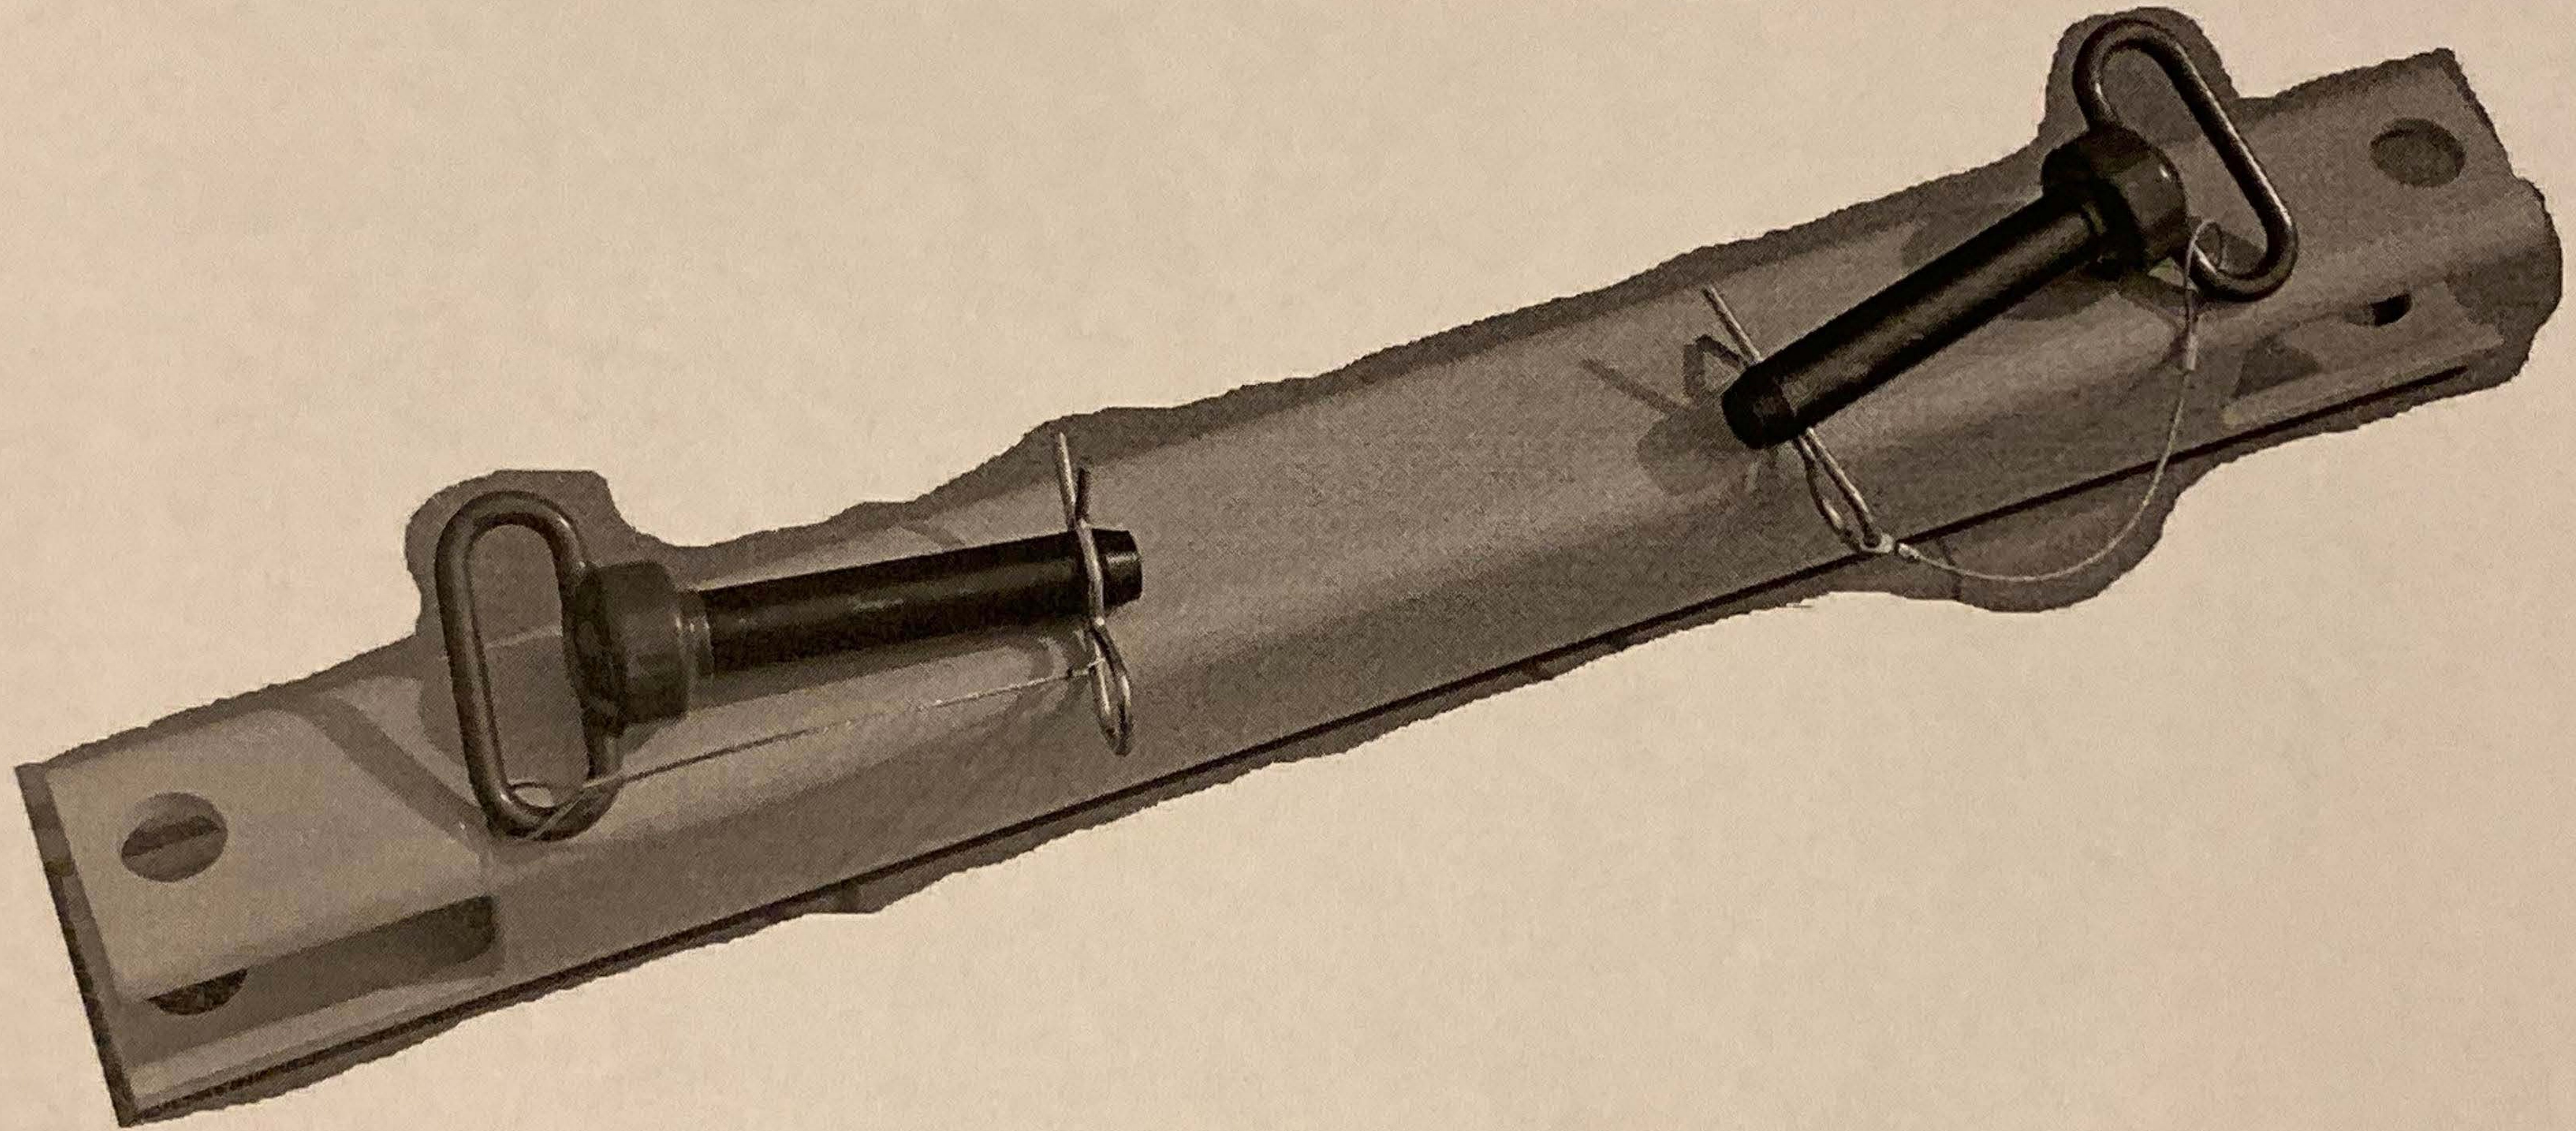

TOW-BAR

Great for towing push carts or any other unit. Includes 1" dia hitch pins. 4' or 6' lengths. Other lengths available on request. Tow Bar and Hitch Pins are also available separately.